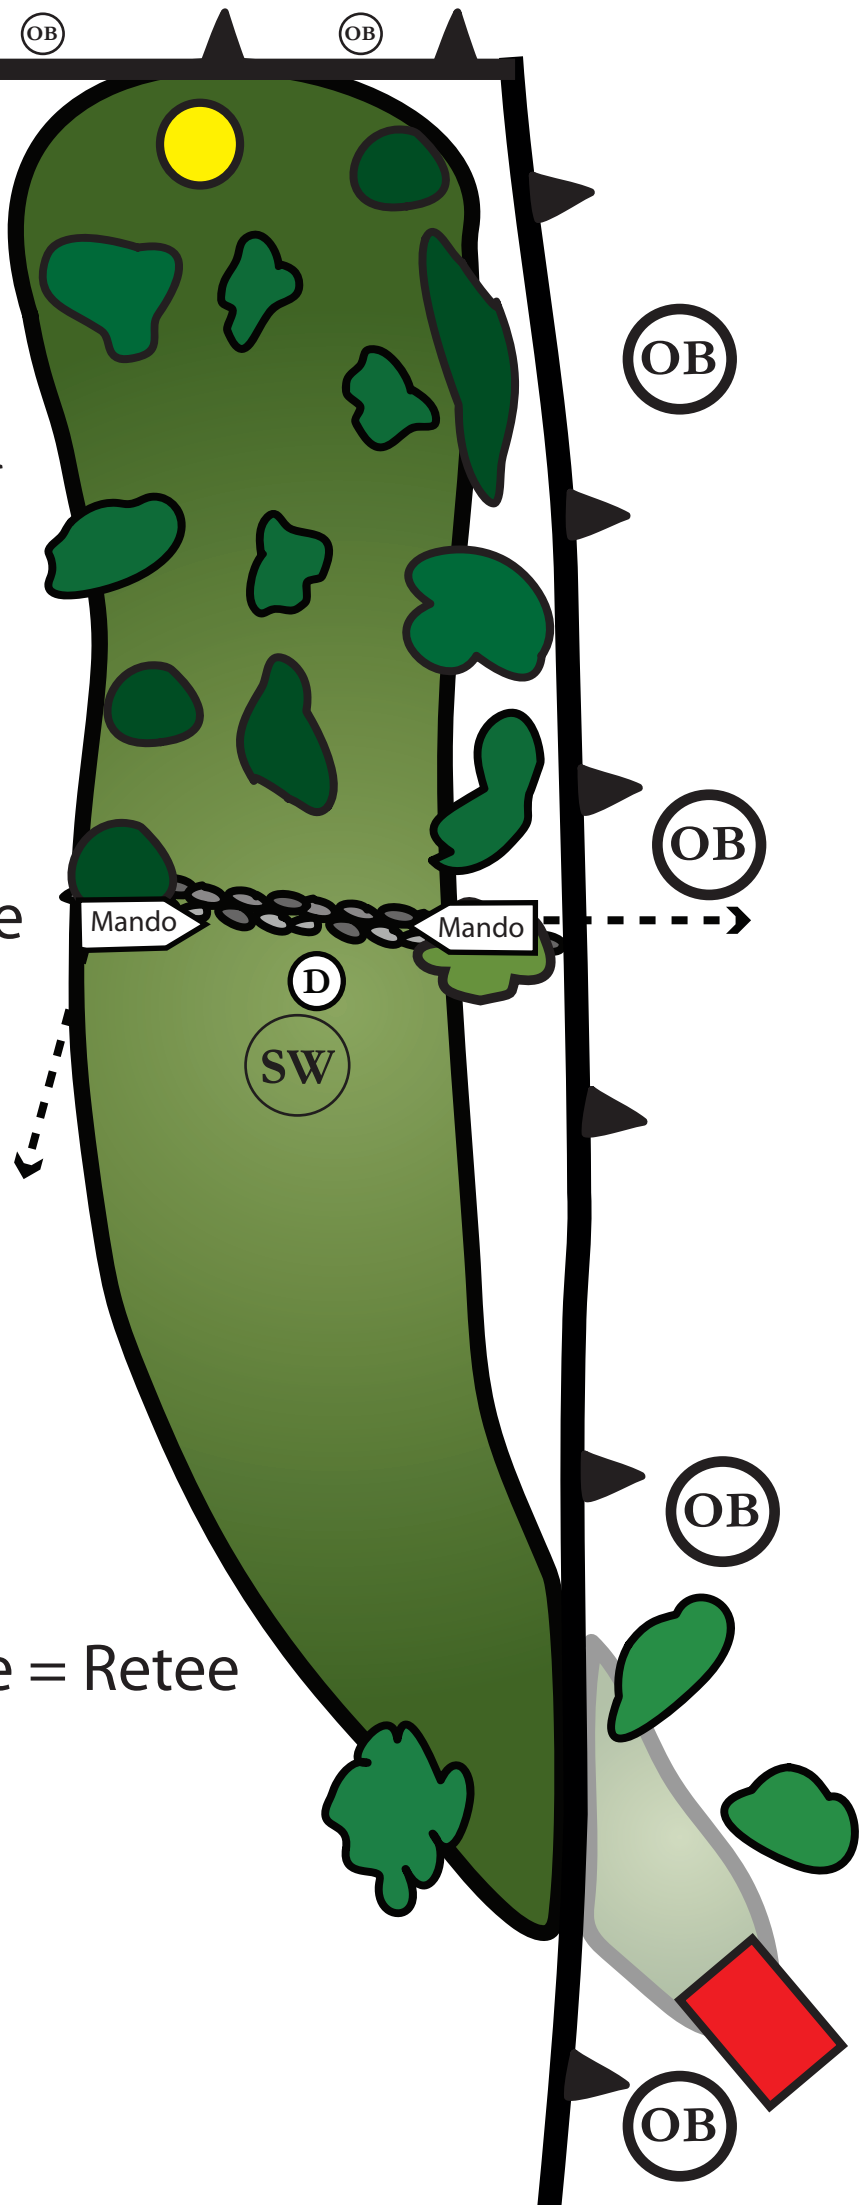

Hål: **Pro** 17

Par: 4

Längd: 166 m

SW = Sweet Spot 90m

SW - Basket 76m

Miss Mando = Dropzone

-----> = Mando line

ⓓ = Dropzone

If never on the safe side = Retee